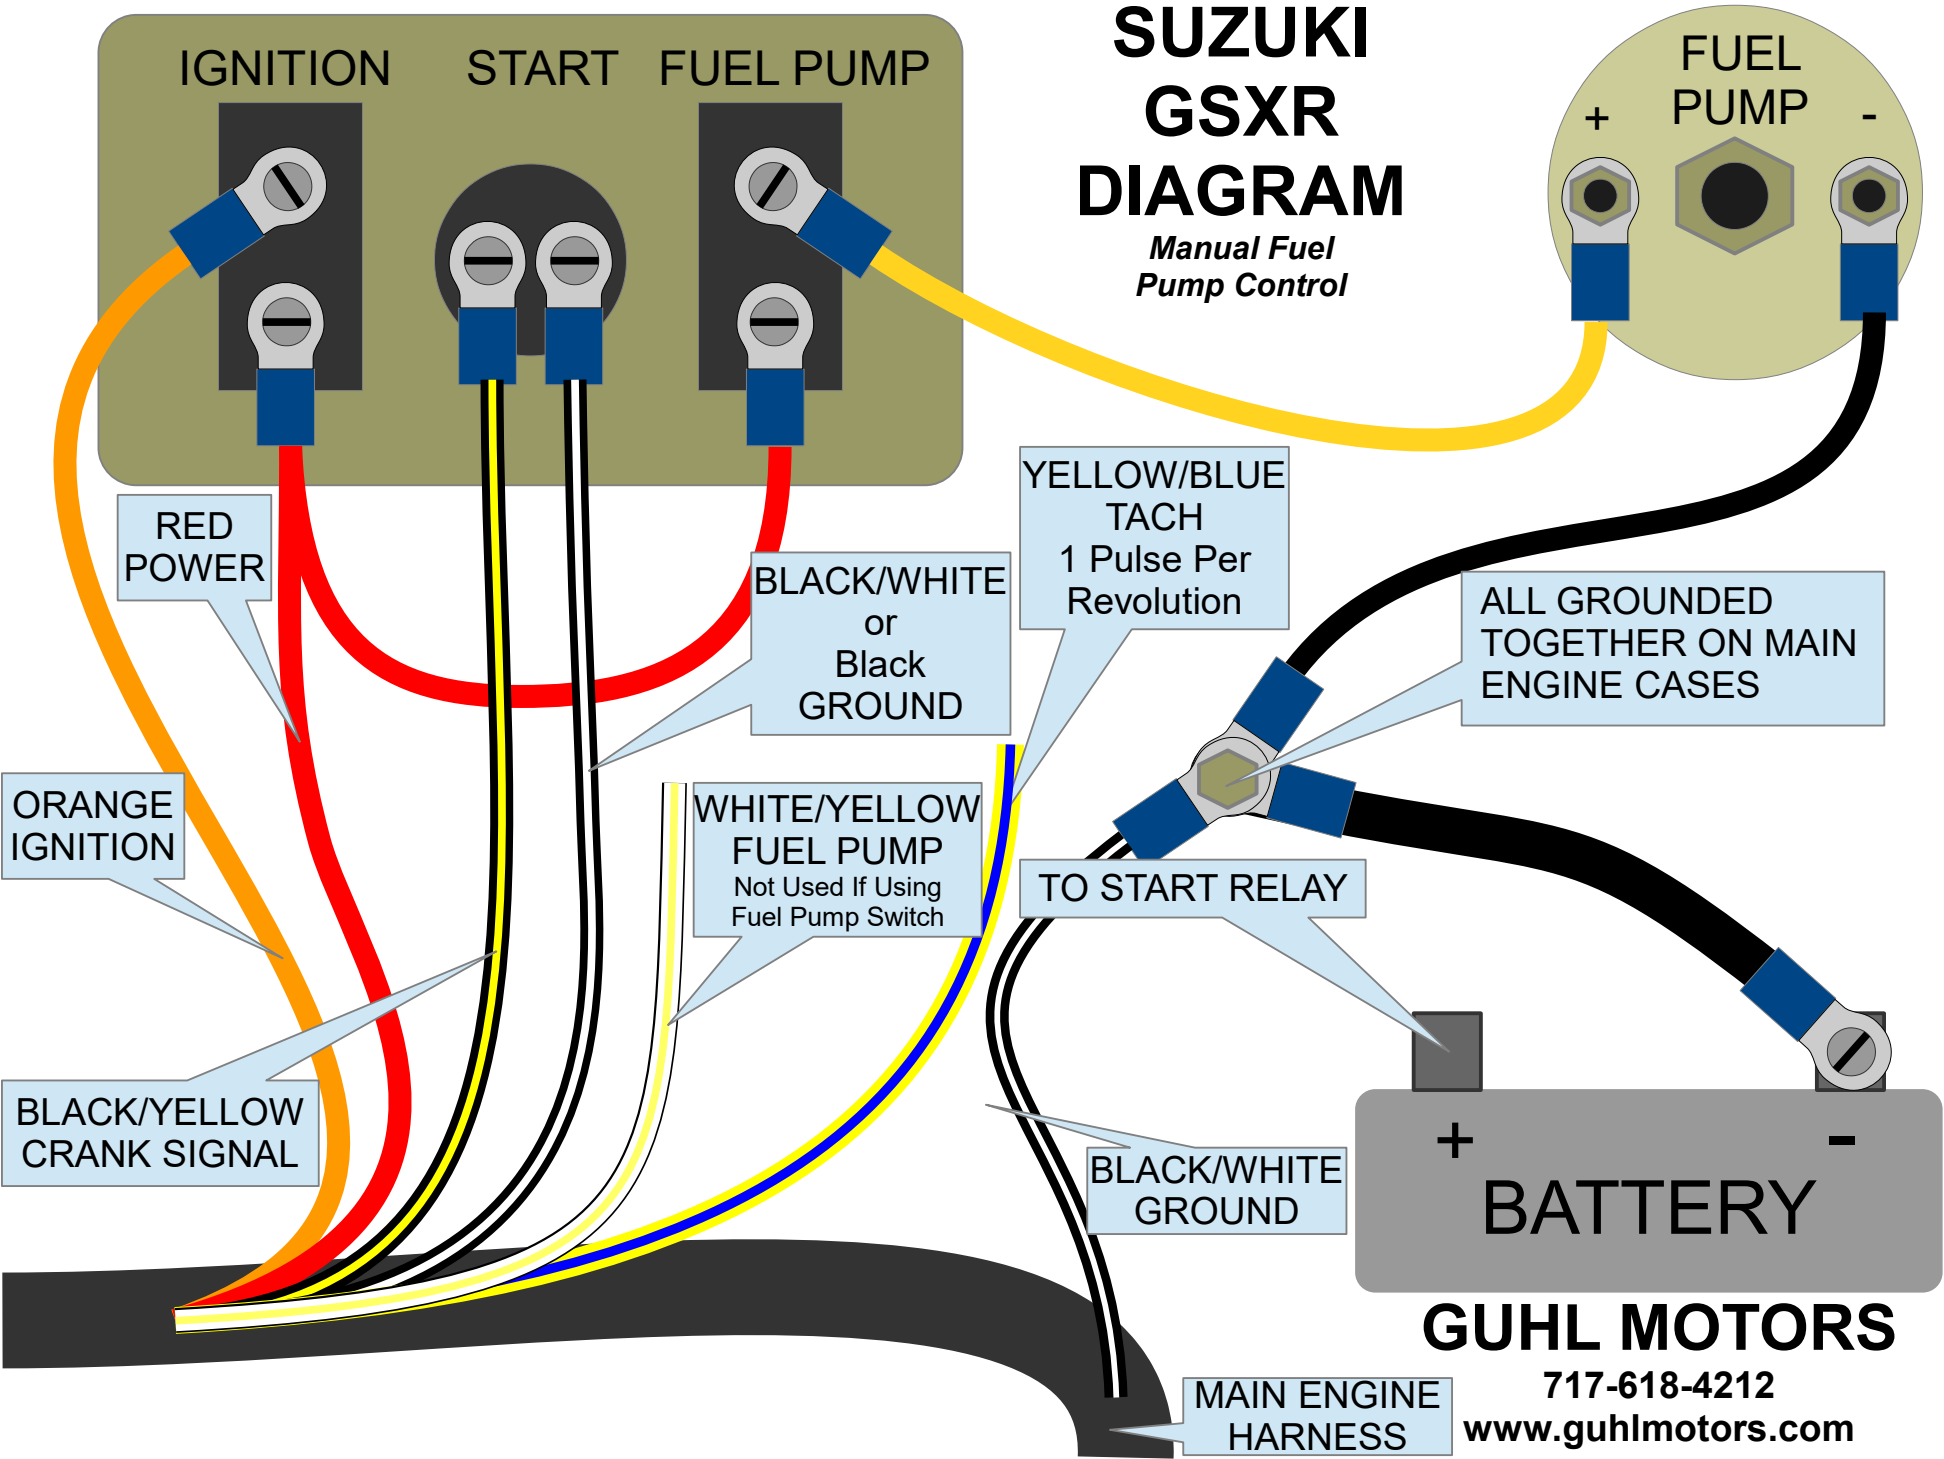

SUZUKI GSXR DIAGRAM

Manual Fuel
Pump Control

GUHL MOTORS

717-618-4212

www.guhlmotors.com